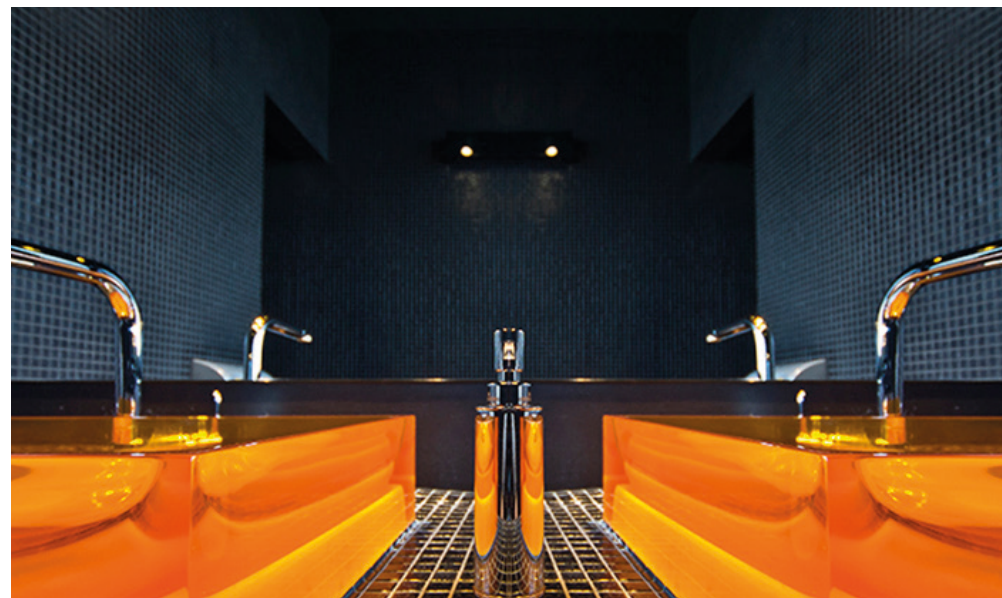

LEVEL 17: SKY LOUNGE

solar

CREATIVE COCKTAILS AND DRINKS, REFINED WITH HOMEMADE INFUSIONS AND SELECTED SPIRITS.

LEVEL 17: SKY LOUNGE

solar

STAY, RELAX AND EXPERIENCE THE MOST BEAUTIFUL SUNSETS IN THE METROPOLIS TOGETHER.

LEVEL 17: SMOKING AREA | WC

solar

SIDE WINGS HOUSE OUR LARGE SMOKING SEPARÉE WITH COZY BOUDOIRS AND TOILET ROOMS.

CONTACT

WWW.SOLARBERLIN.COM

FARBRAUSCH GMBH
STRESEMANNSTRASSE 76
10963 BERLIN-GERMANY

HOTLINE 0049 163 . 765 2700
OFFICE 0049 30 . 2300 5809
FAX 0049 30 . 2300 5811
E-MAIL INFO@SOLARBERLIN.COM