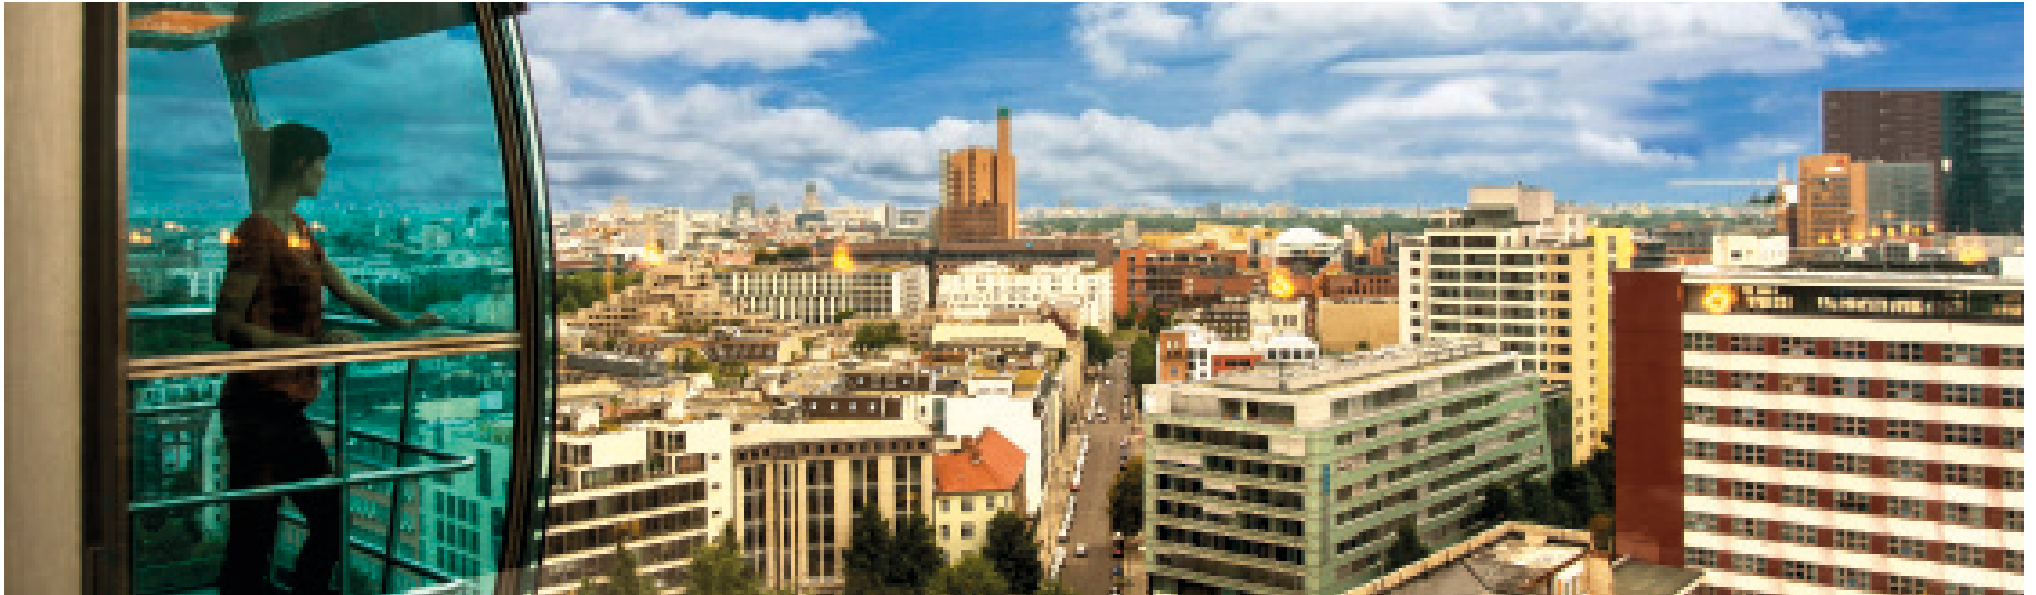

LEVEL 16: SKY RESTAURANT | BAR | PANORAMA LIFT ARRIVAL

solar

THE GLASS PANORAMA LIFT ASCENDS, AFFORDING STUNNING SKYLINE VIEWS AND OPENS DIRECTLY INTO OUR RESTAURANT.