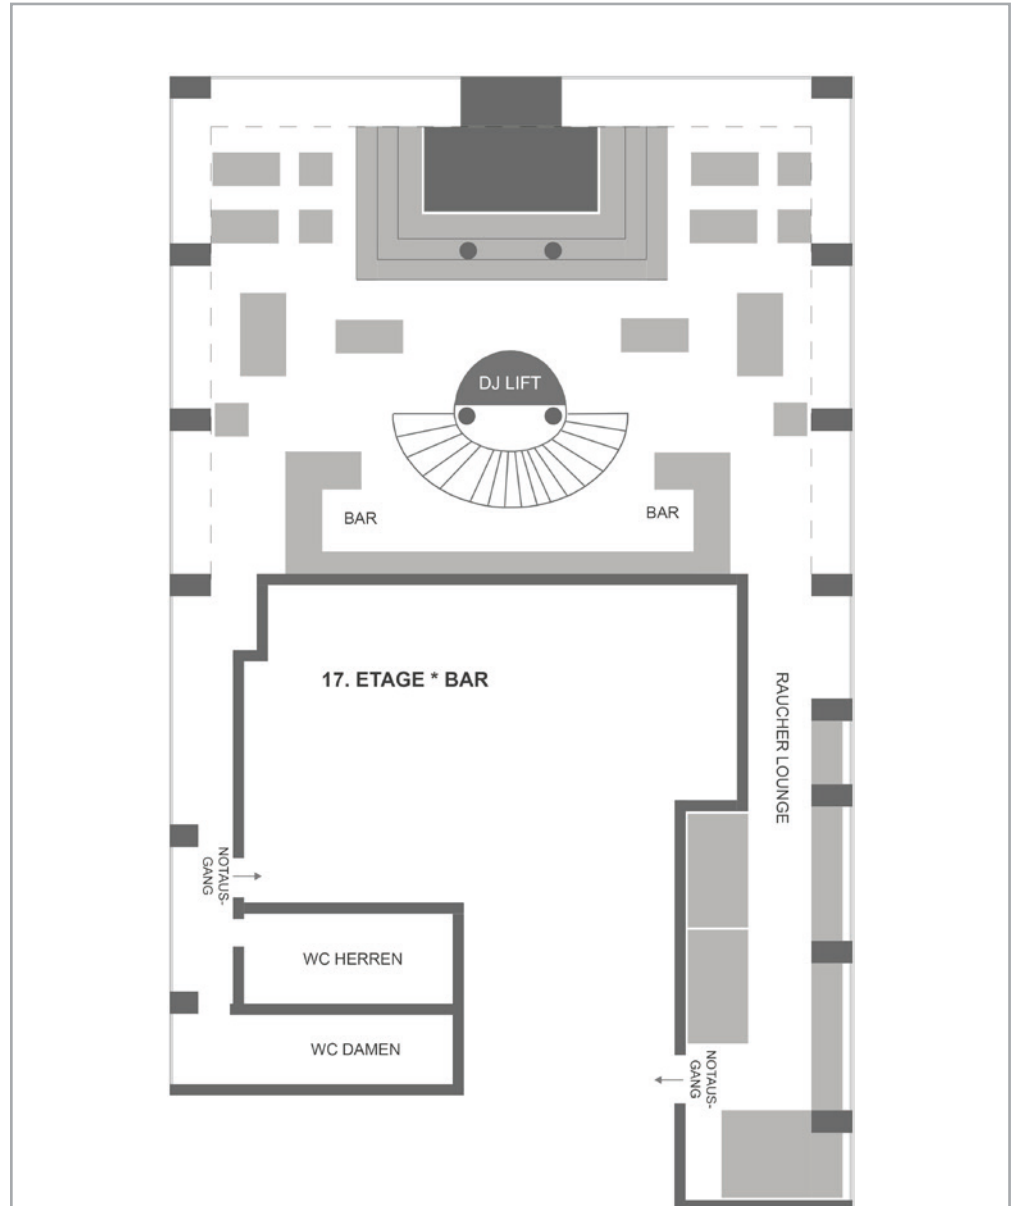

FLOOR PLAN

solar