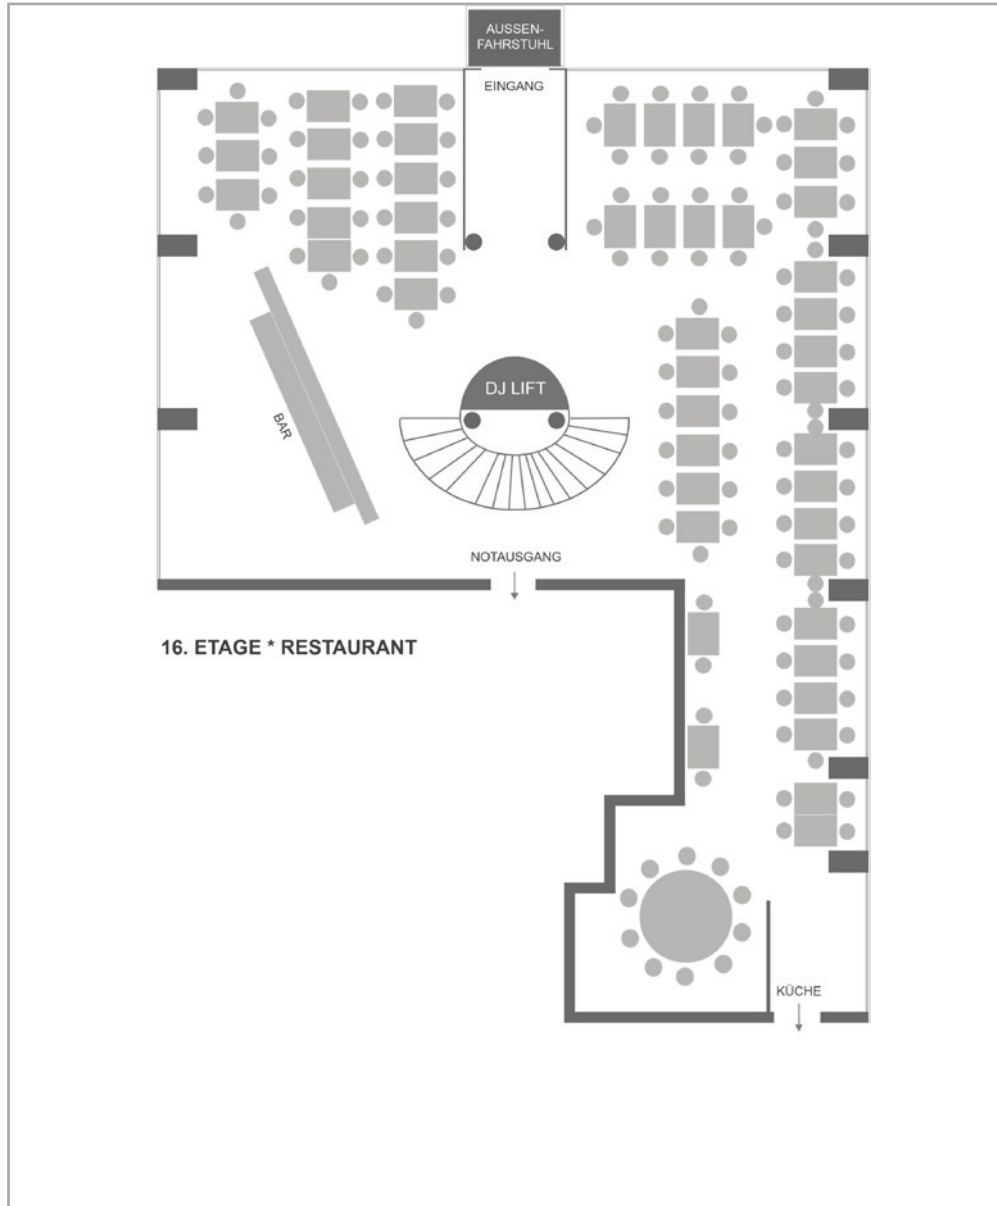

FLOOR PLAN

solar